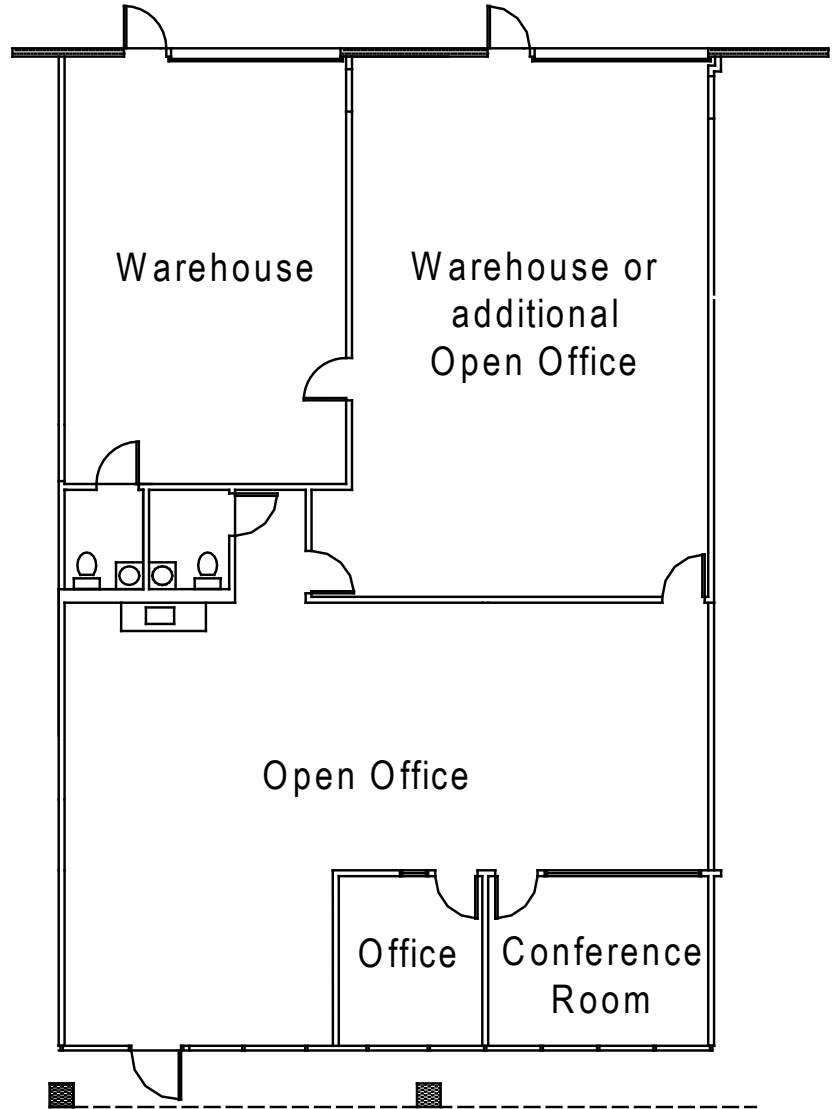

Suite 55

5880 W. Las Positas Blvd.
Pleasanton, CA 94588

- 3,488 SF total
- 1 Private office
- Conference room
- Open office
- Coffee bar
- 1,685 SF warehouse
- Continuous full height glass
- Soffit signage
- 4/1,000 parking