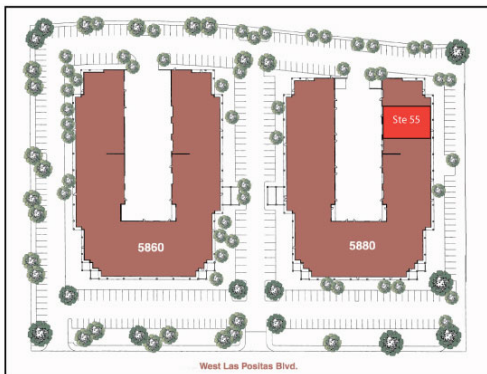

Suite 55

5880 W. Las Positas Blvd.
Pleasanton, CA 94588

- 3,488 SF total
- 1 Private office
- Conference room
- Open office
- Coffee bar
- 1,685 SF warehouse
- Continuous full height glass
- Soffit signage
- 4/1,000 parking