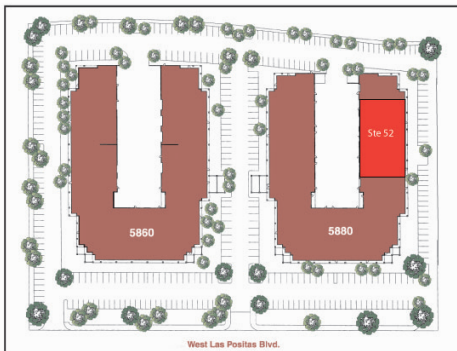

Suites 52 and 55

5880 W. Las Positas Blvd.
Pleasanton, CA 94588

- 8,904 Square feet
- Continuous full height glass
- Prominent high image entry
- 6 Private offices
- Conference room
- Open office area
- Lab with sink
- Break room
- 2,200 square feet of warehouse
- 4 per 1,000 SF Parking