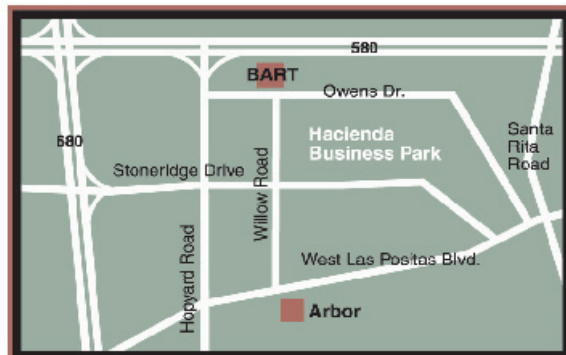

Suites 52 and 55

5880 W. Las Positas Blvd.
Pleasanton, CA 94588

- 8,904 Square feet
- Continuous full height glass
- Prominent high image entry
- 6 Private offices
- Conference room
- Open office area
- Lab with sink
- Break room
- 2,200 square feet of warehouse
- 4 per 1,000 SF Parking