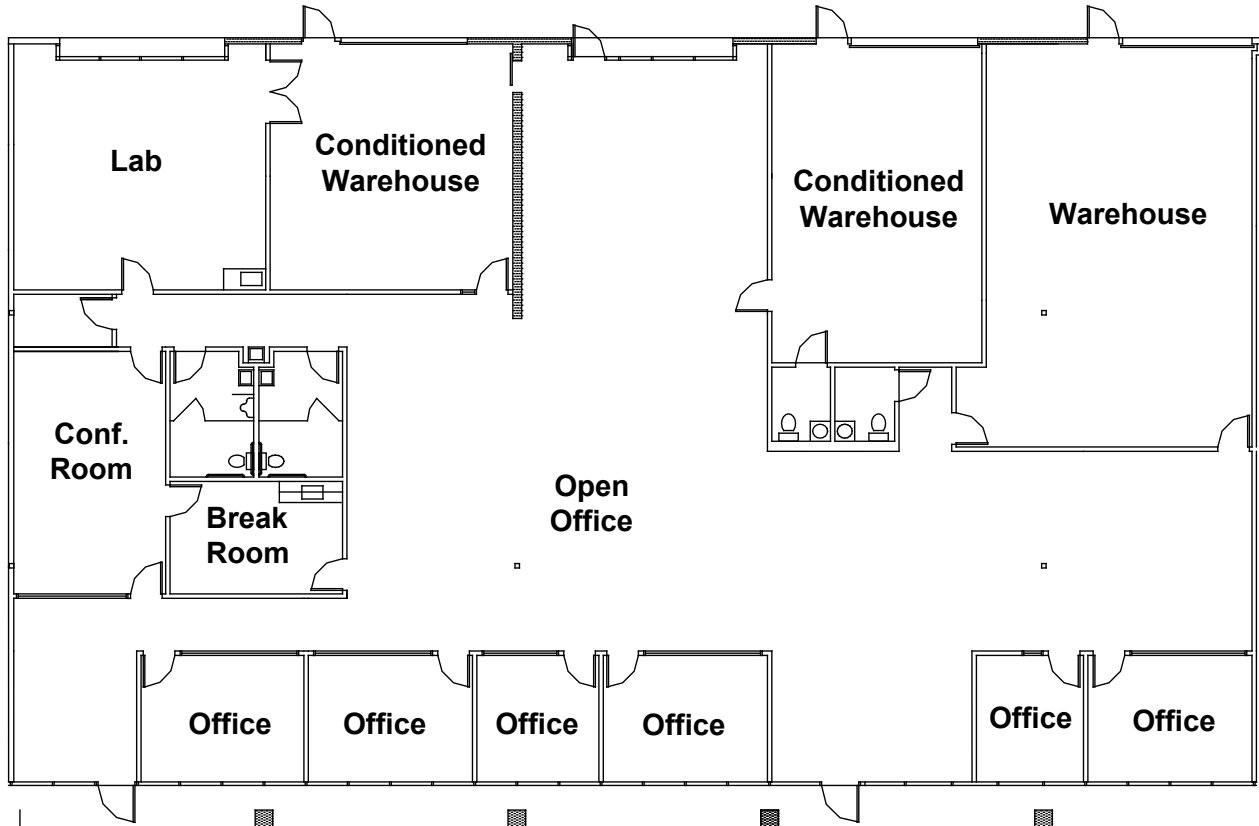

Suites 52 and 55

5880 W. Las Positas Blvd.
Pleasanton, CA 94588

- 8,904 Square feet
- Continuous full height glass
- Prominent high image entry
- 6 Private offices
- Conference room
- Open office area
- Lab with sink
- Break room
- 2,200 square feet of warehouse
- 4 per 1,000 SF Parking