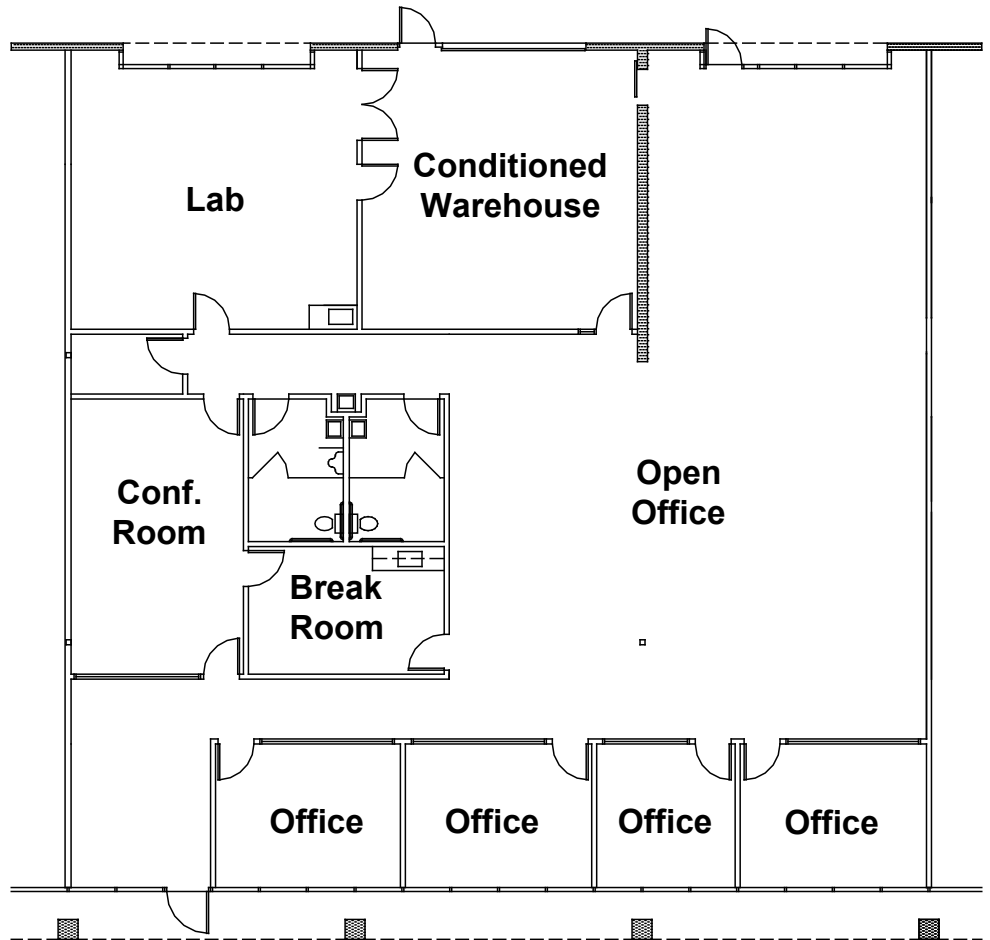

## Suite 52

5880 W. Las Positas Blvd.  
Pleasanton, CA 94588

- 5,416 square feet
- Plug and play!
- New paint and carpet
- New furniture and cubicles
- New phone system
- Continuous full height glass
- Prominent high image entry
- 4 private offices
- Conference room
- Open office area
- 600 square foot wet lab
- Break room
- 600 square foot conditioned warehouse
- Expandable to 8,904 square feet