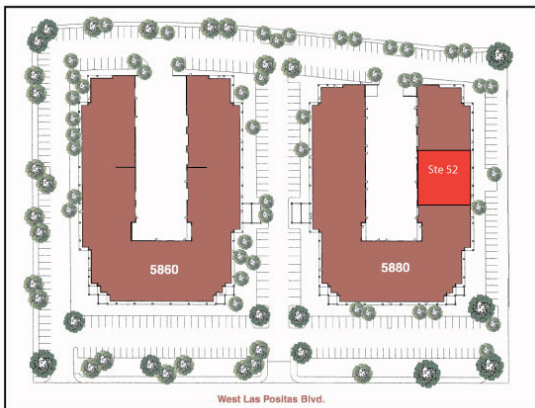

## Suite 52

5880 W. Las Positas Blvd.  
Pleasanton, CA 94588

- 5,416 square feet
- Plug and play!
- New paint and carpet
- New furniture and cubicles
- New phone system
- Continuous full height glass
- Prominent high image entry
- 4 private offices
- Conference room
- Open office area
- 600 square foot wet lab
- Break room
- 600 square foot conditioned warehouse
- Expandable to 8,904 square feet