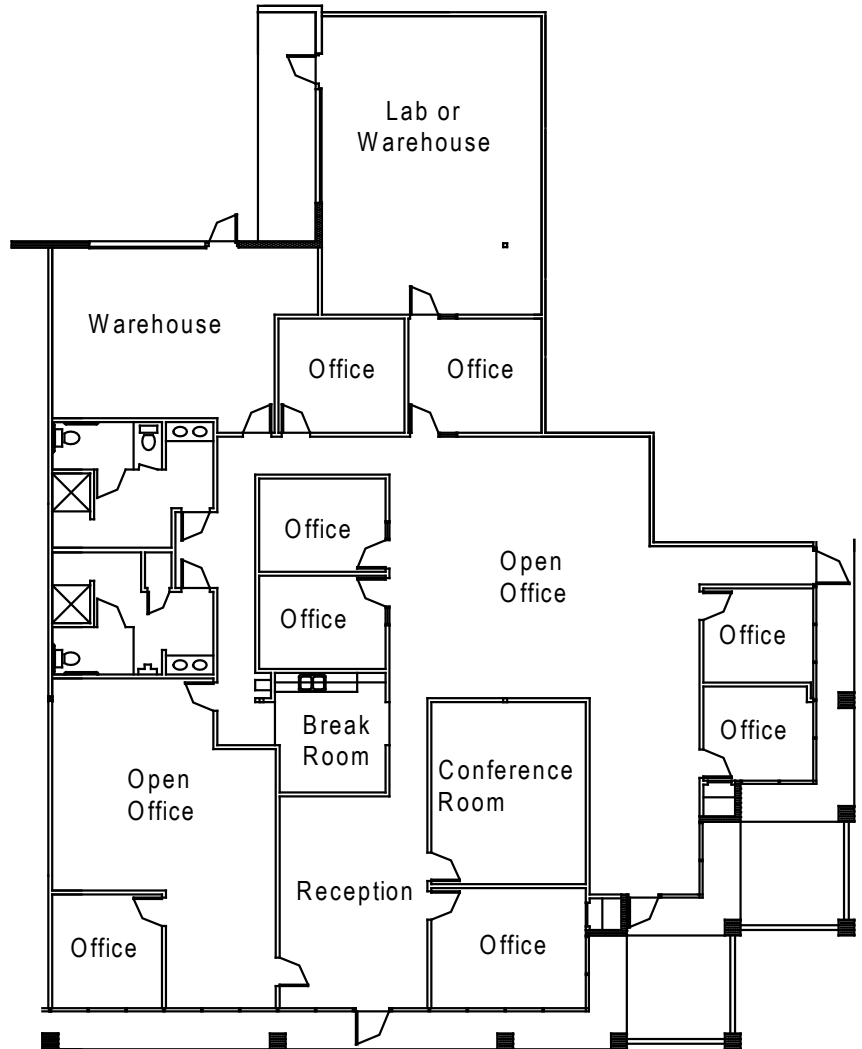

Suite 50

5880 W. Las Positas Blvd.
Pleasanton, CA 94588

- 6,467 square feet
- Continuous full height glass
- Frontage on West Las Positas Blvd
- Prominent high image entry
- 8 private offices
- Conference room
- Open office areas
- Break room
- 500 square foot warehouse
- 765 square foot lab or additional conditioned warehouse
- 4 per 1,000 SF parking